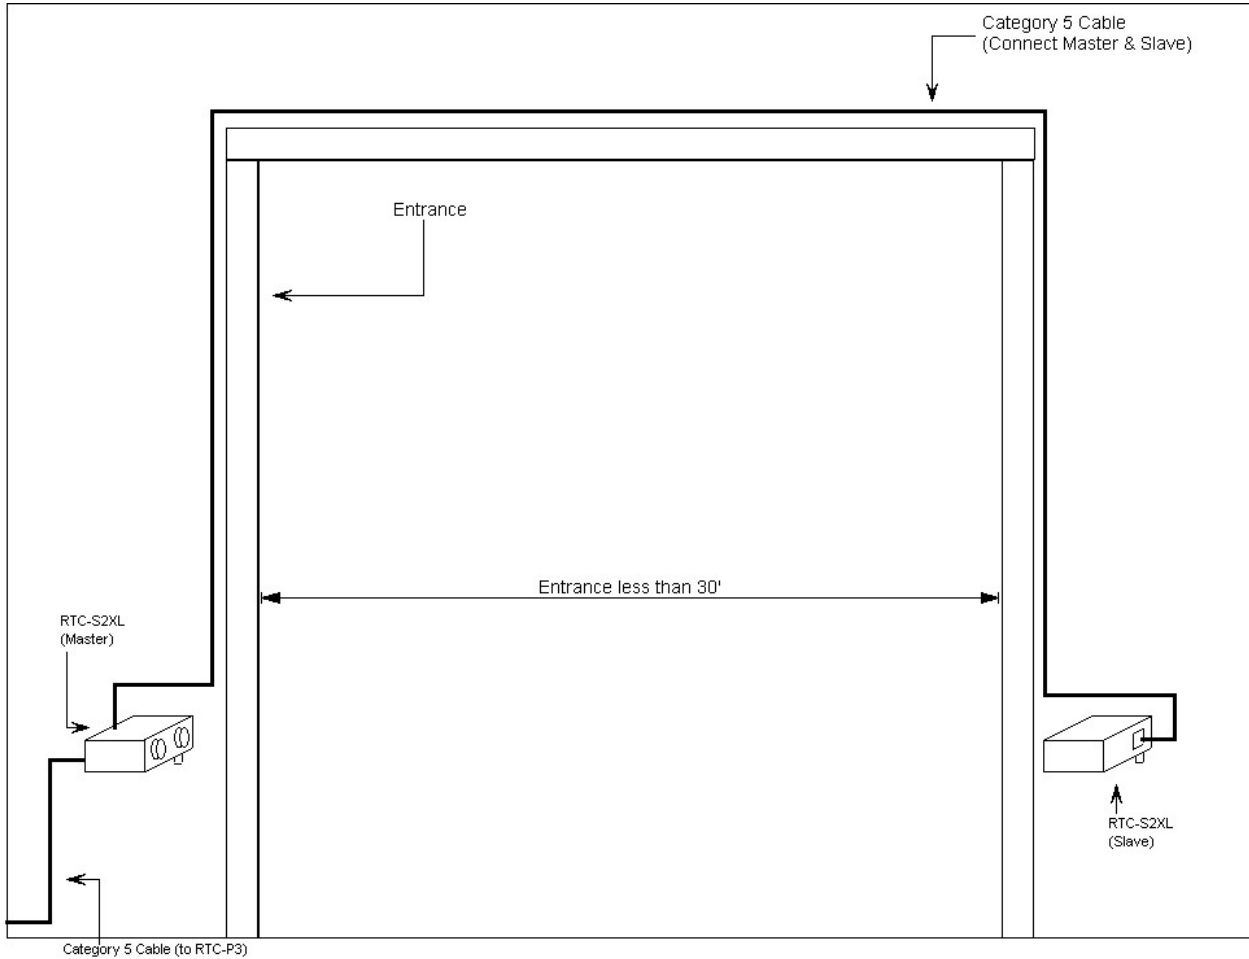

Inter-Dimensional Technologies, Inc.

P.O. Box 392
Hop Bottom, PA 18824-0392

Better Technology...For A Better Life™

* - 30' entrances is the approximate maximum entrance width. However, we have the ability to create custom sensors that can operate at longer distances.